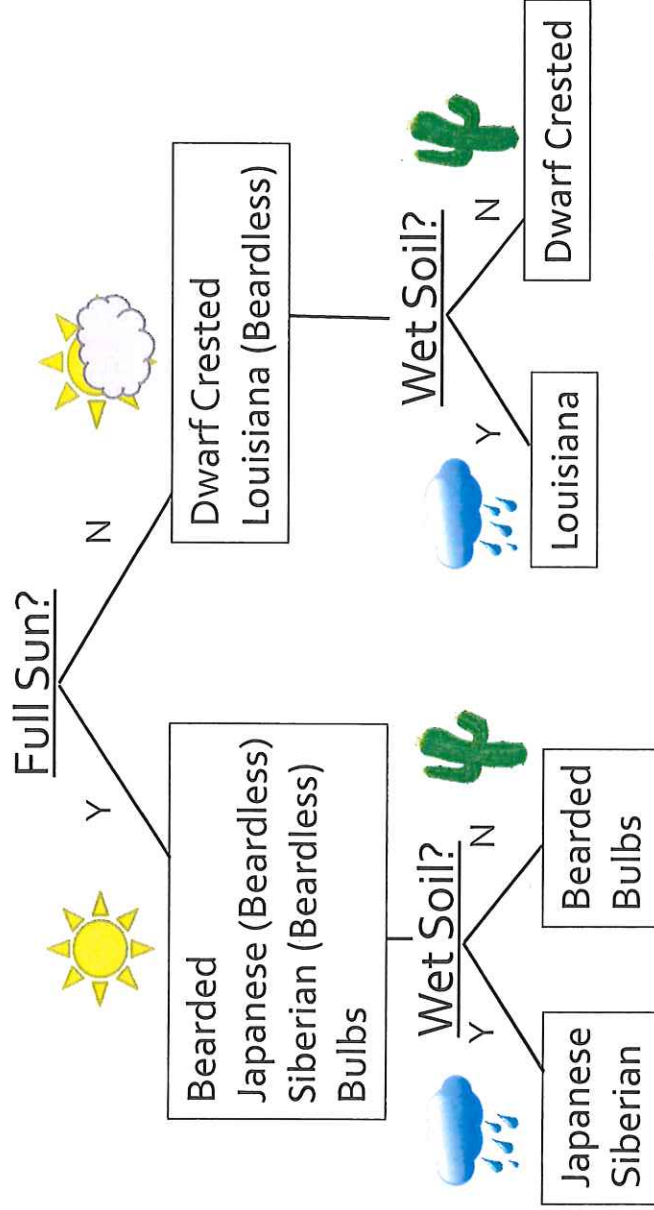

Irresistible Irises Flow Chart

Created by Jane Zysk, Rutgers Master Gardener of Monmouth County